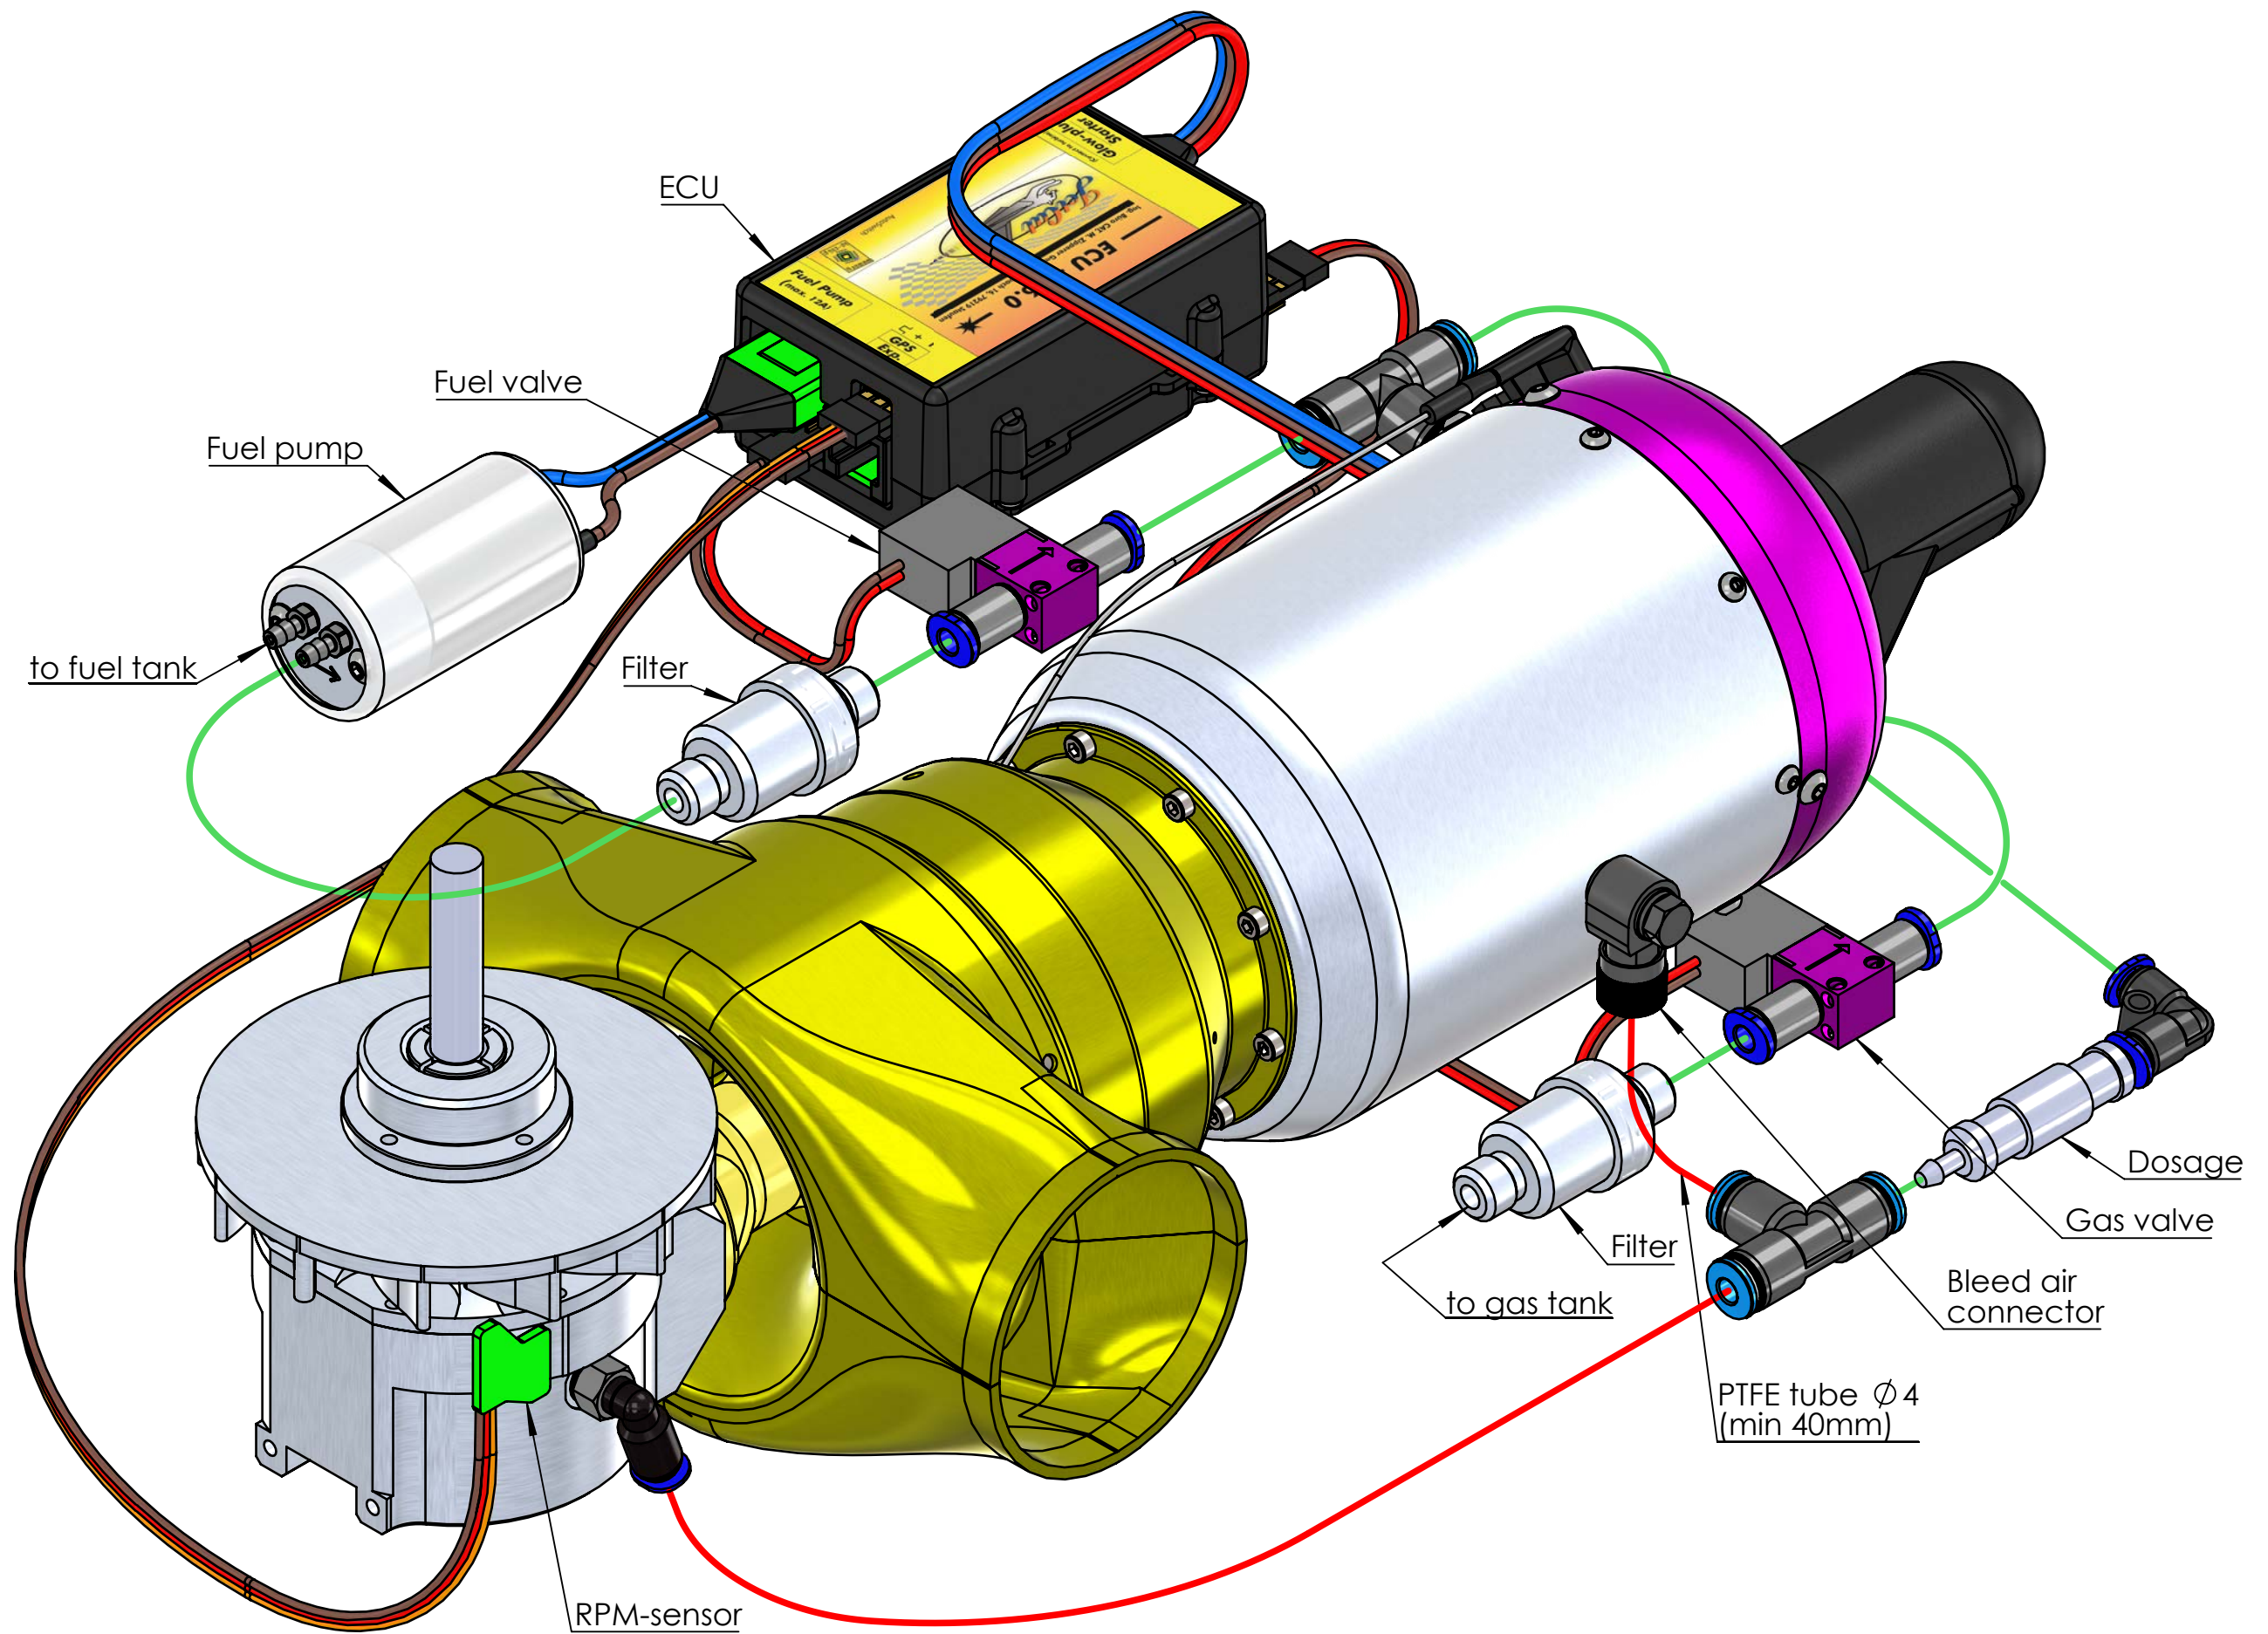

— Tube  $\varnothing 4$   
— PTFE tube  $\varnothing 4$

— Tube  $\phi$  4  
— PTFE tube  $\phi$  4

ECU

Fuel valve

Fuel pump

Filter

to fuel tank

Dosage

Gas valve

Bleed air  
connector

Filter

to gas tank

PTFE tube  $\varnothing 4$   
(min 40mm)

— Tube  $\varnothing 4$   
— PTFE tube  $\varnothing 4$