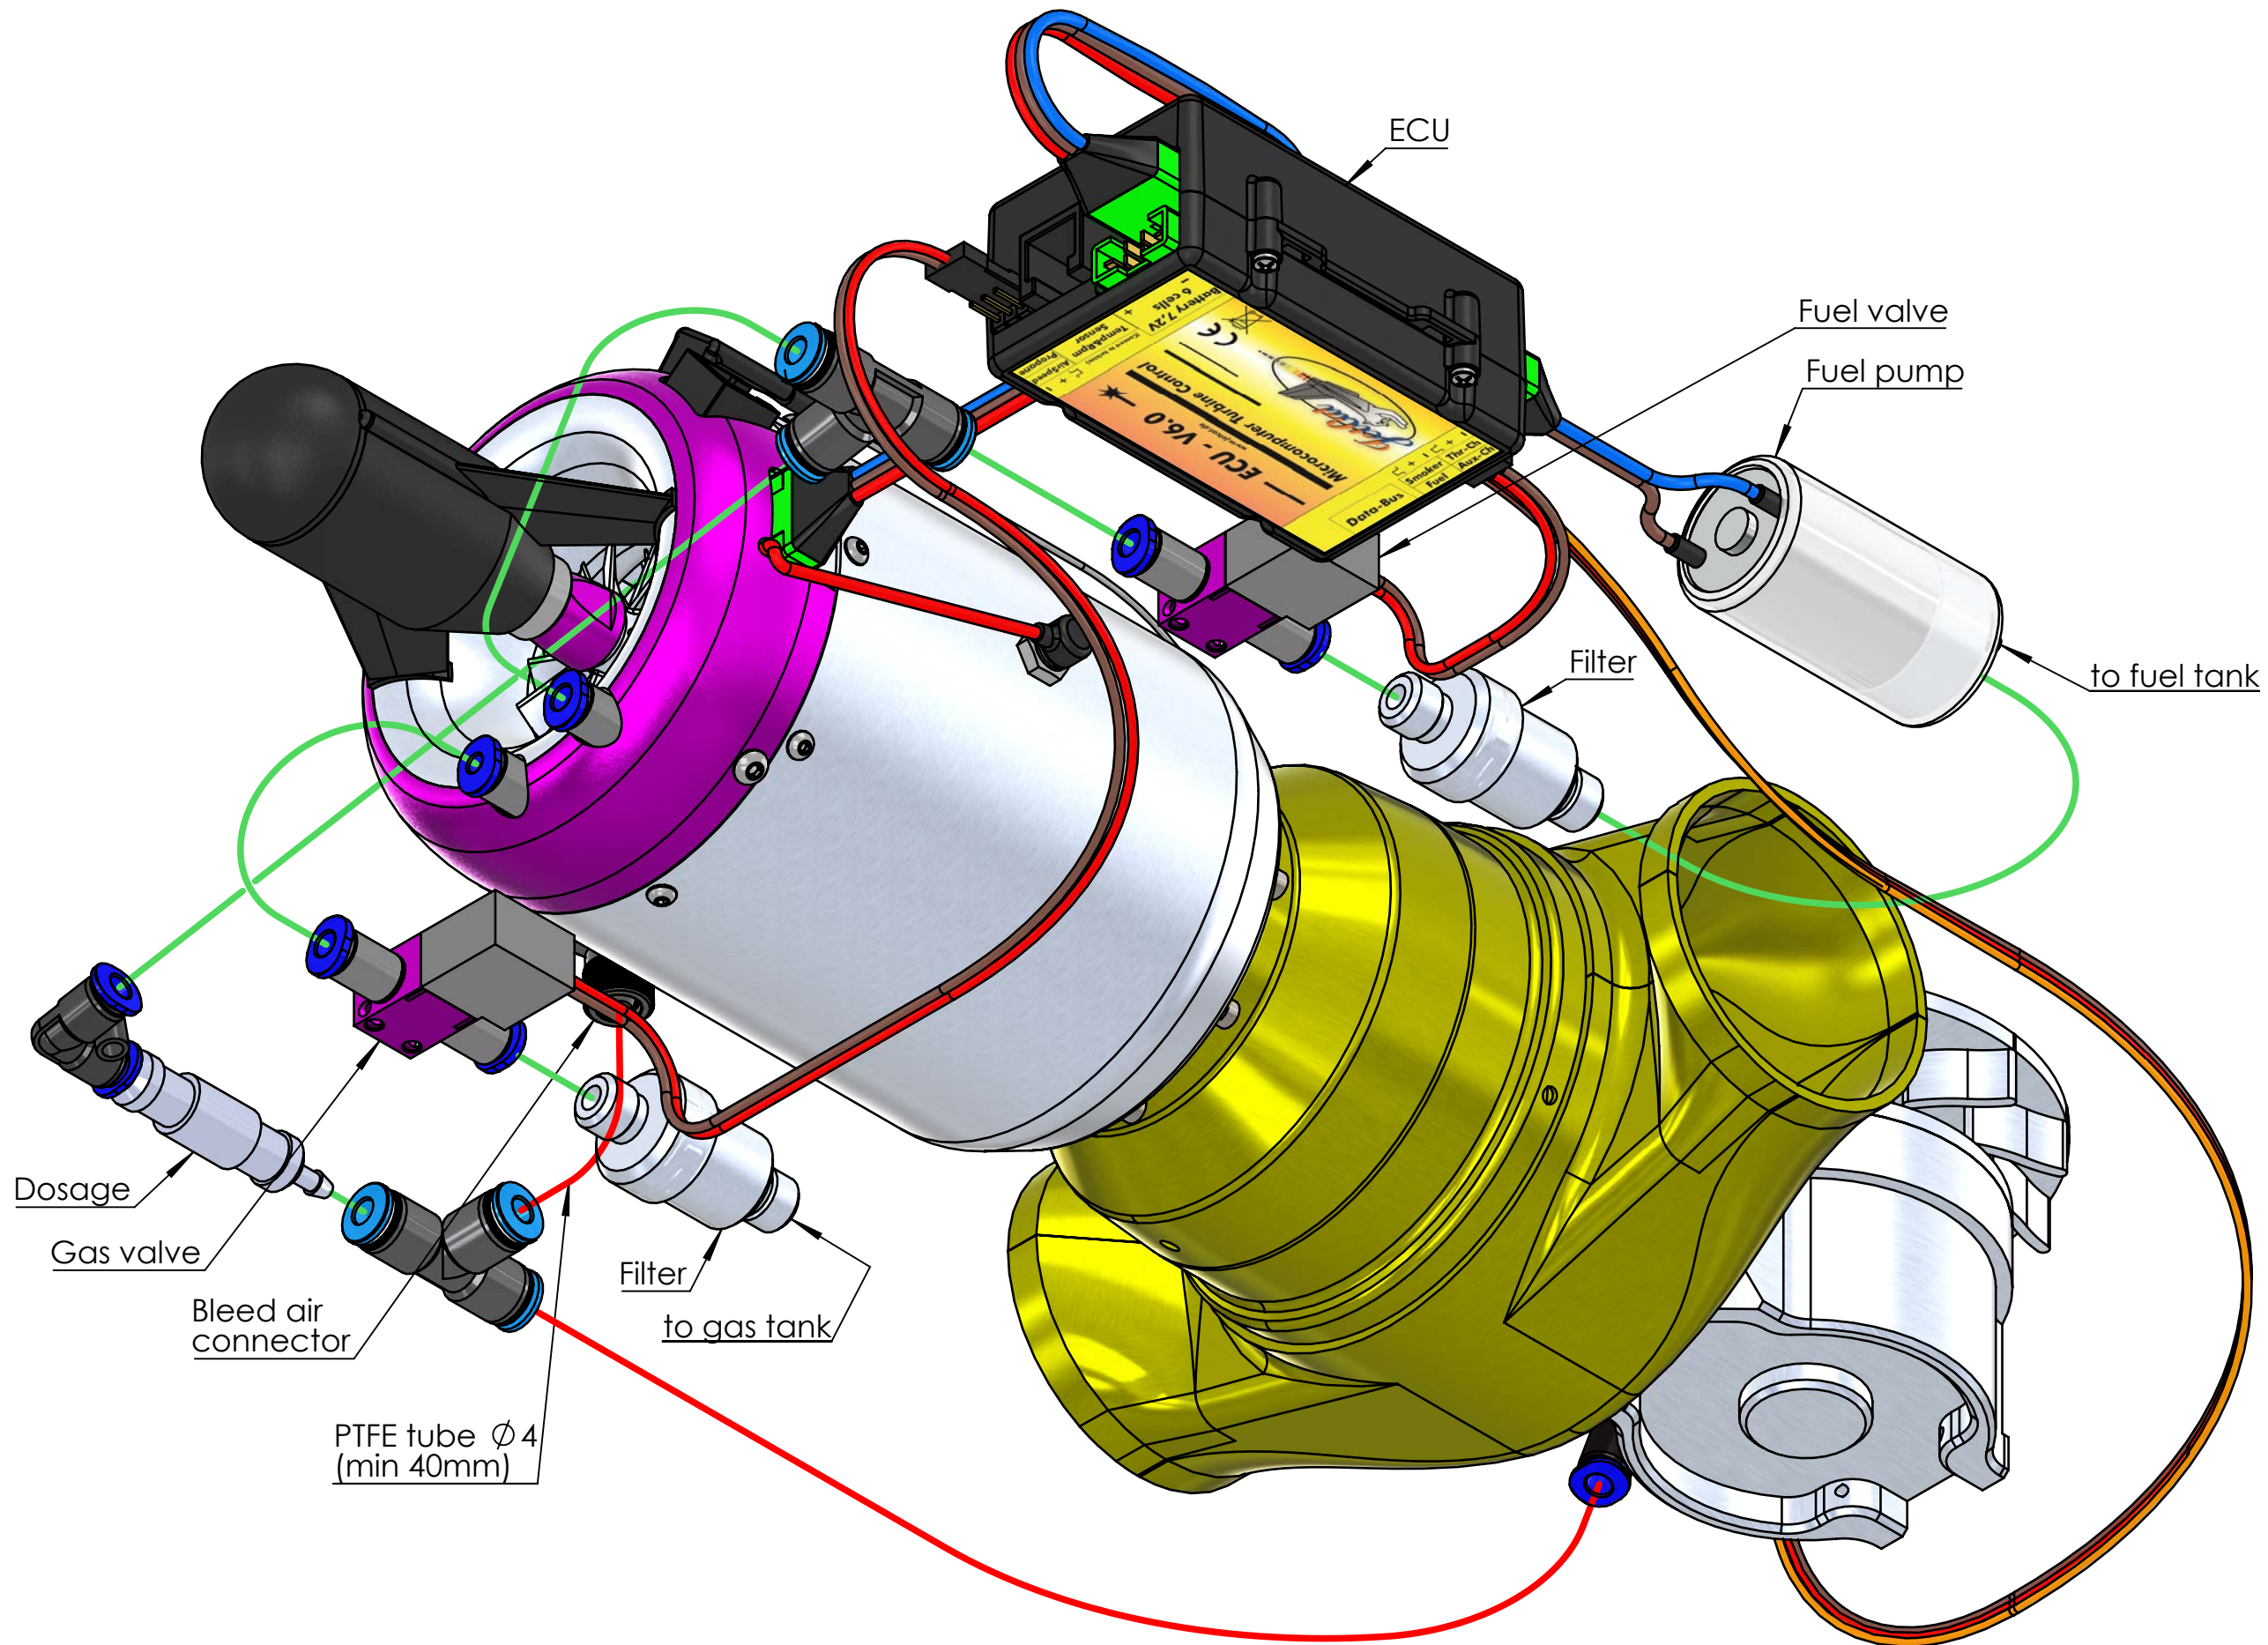

— Tube  $\varnothing 4$   
— PTFE tube  $\varnothing 4$

— Tube  $\phi$  4  
— PTFE tube  $\phi$  4

ECU

Fuel valve

Fuel pump

Filter

to fuel tank

Dosage

Gas valve

Bleed air  
connector

Filter

to gas tank

PTFE tube  $\varnothing 4$   
(min 40mm)

— Tube  $\varnothing 4$   
— PTFE tube  $\varnothing 4$